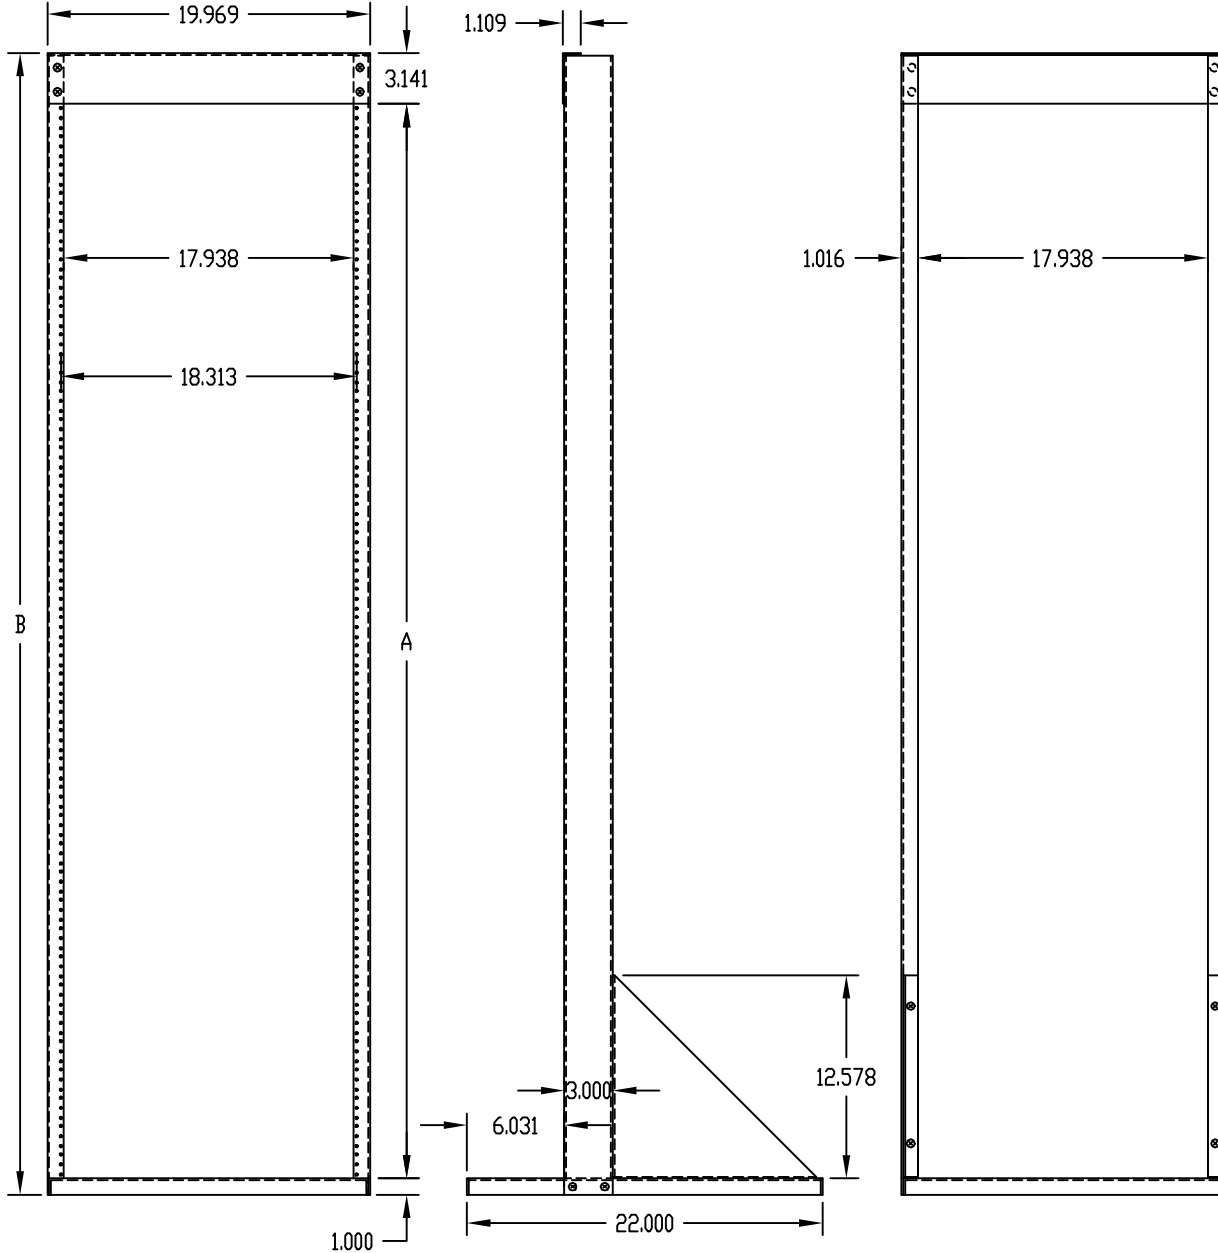

PART NAME

OPEN RELAY RACK

PART No.

RR-1263 TO RR-1366

MATERIAL: 12 GA. STEEL

FINISH: METALLIC GRAY OR BLACK TEXTURE

VERTICAL RAILS ARE TAPPED #10-32 ON E.I.A. UNIVERSAL SPACING, FRONT LEG ONLY.

BASE PIERCED FOR RC-7758 CASTERS.

UNIT SHIPPED UNASSEMBLED.

LOAD RATING: 650 LBS. MAX.

| PART No. | A      | B      |
|----------|--------|--------|
| RR-1263  | 31.500 | 35.625 |
| RR-1264  | 66.500 | 70.625 |
| RR-1363  | 36.750 | 40.875 |
| RR-1364  | 71.750 | 75.875 |
| RR-1366  | 77.000 | 81.125 |