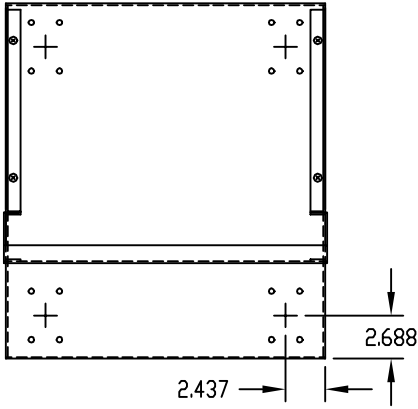

PART NAME

OPEN RELAY RACK

PART No.

RR-1263 TO RR-1366

MATERIAL: 12 GA. STEEL

FINISH: METALLIC GRAY OR BLACK TEXTURE

VERTICAL RAILS ARE TAPPED #10-32 ON E.I.A. UNIVERSAL SPACING, FRONT LEG ONLY.

BASE PIERCED FOR RC-7758 CASTERS.

UNIT SHIPPED UNASSEMBLED.

LOAD RATING: 650 LBS. MAX.

| PART No. | A      | B      |
|----------|--------|--------|
| RR-1263  | 31.500 | 35.625 |
| RR-1264  | 66.500 | 70.625 |
| RR-1363  | 36.750 | 40.875 |
| RR-1364  | 71.750 | 75.875 |
| RR-1366  | 77.000 | 81.125 |